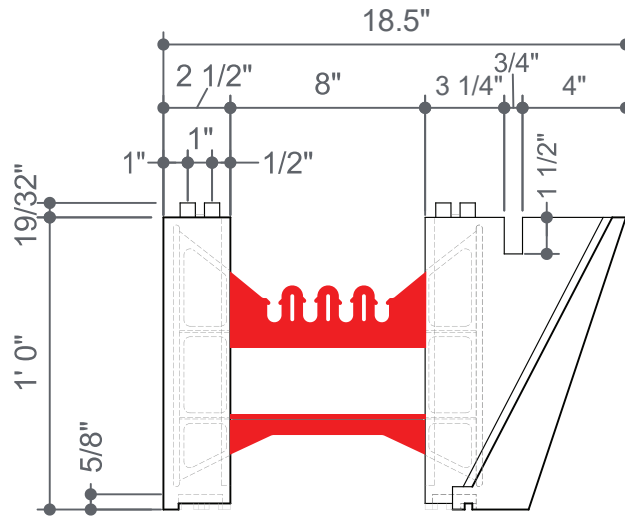

8" Ledge Block - Top View

8" Ledge Block - Front View

P 877.627.3555 E info@superformicf.ca superformicf.ca
 Box 2696, 1065 Willow Street, Pincher Creek, AB T0K 1W0

8.0" Brick Ledge Block

Drawn By: Laura Trent | Date: January 2012 | Pg No: 1 of 2 | DWG No: 1.4.5
 Copyright © Superform Products Ltd. 2019

A
1
 8" Ledge Block
 Typical Section

8" Typical Tie Detail
 Scale 2:1