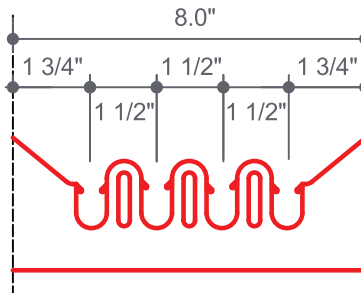

8" Ledge Block - Top View

8" Ledge Block - Front View

P 877.627.3555 E info@superformicf.ca superformicf.ca
 Box 2696, 1065 Willow Street, Pincher Creek, AB T0K 1W0

8.0" Brick Ledge Block

Drawn By: Laura Trent | Date: January 2012 | Pg No: 1 of 2 | DWG No: 1.4.5
 Copyright © Superform Products Ltd. 2019

A
1
 8" Ledge Block
 Typical Section

8" Typical Tie Detail
 Scale 2:1