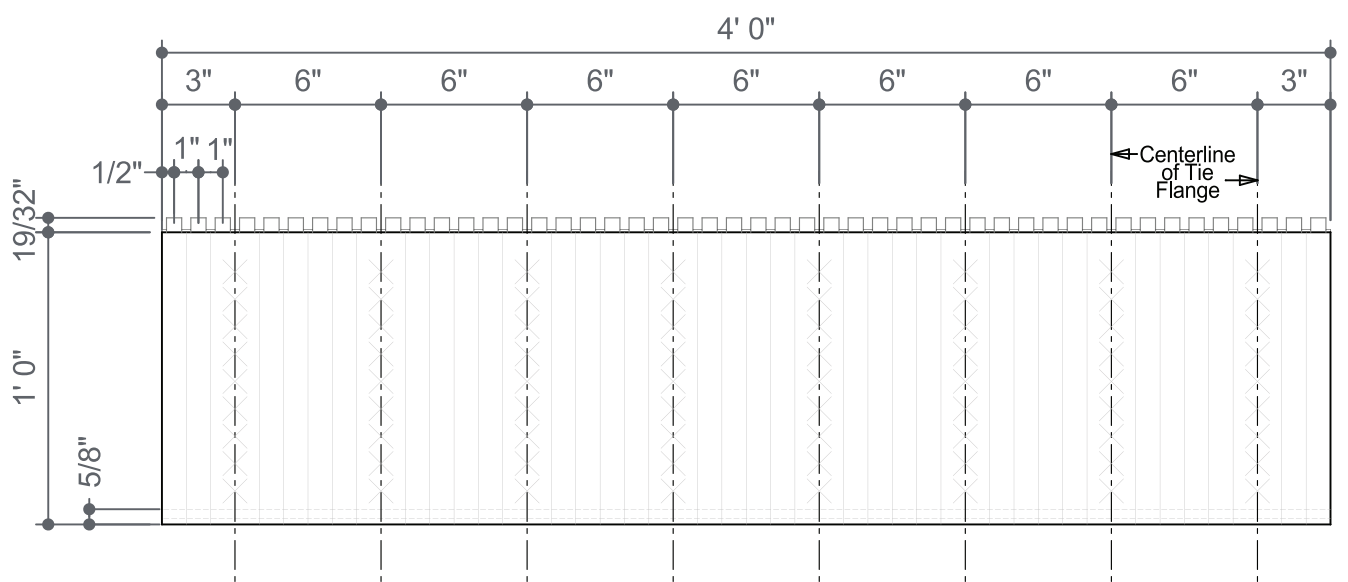

8" Ledge Block - Top View

8" Ledge Block - Front View

P 877.627.3555 E info@superformicf.ca superformicf.ca
 Box 2696, 1065 Willow Street, Pincher Creek, AB T0K 1W0

8.0" Brick Ledge Block

Drawn By: Laura Trent | Date: January 2012 | Pg No: 1 of 2 | DWG No: 1.4.5
 Copyright © Superform Products Ltd. 2019

A
1
 8" Ledge Block
 Typical Section

8" Typical Tie Detail
 Scale 2:1